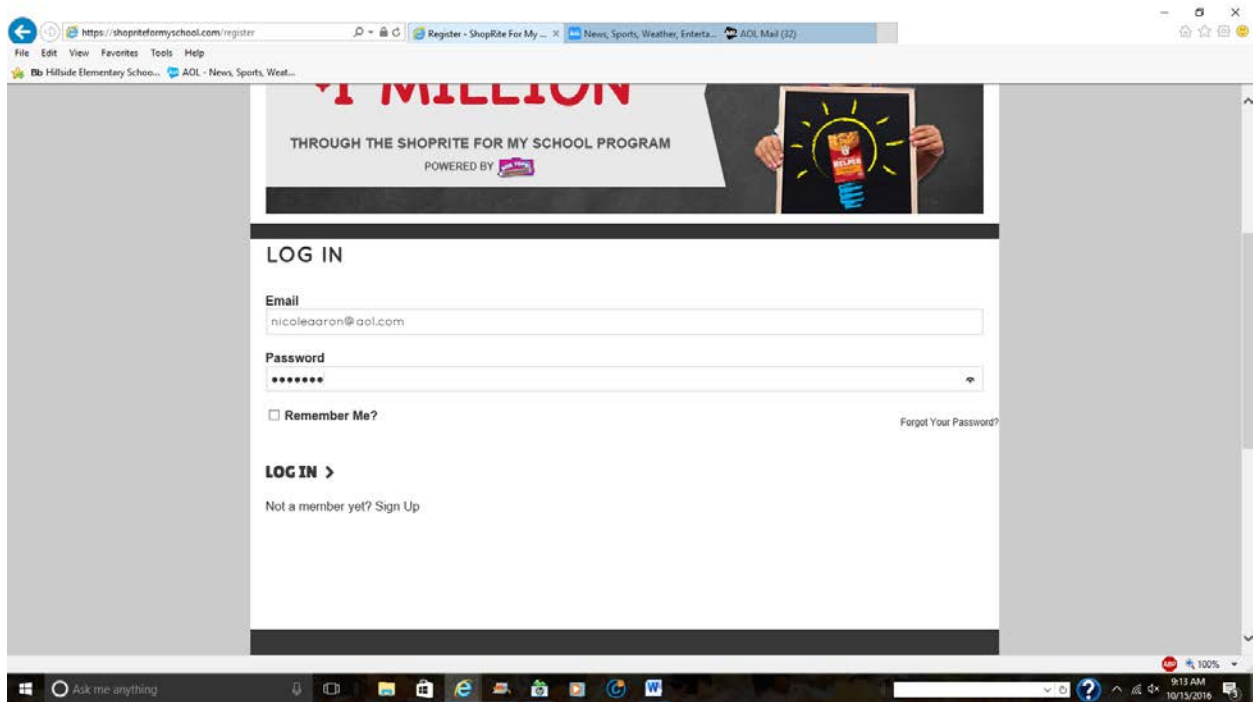

Save your login information in a secure place, you can check your account any time by returning to <https://shopriteformyschool.com/> using your confidential login information.