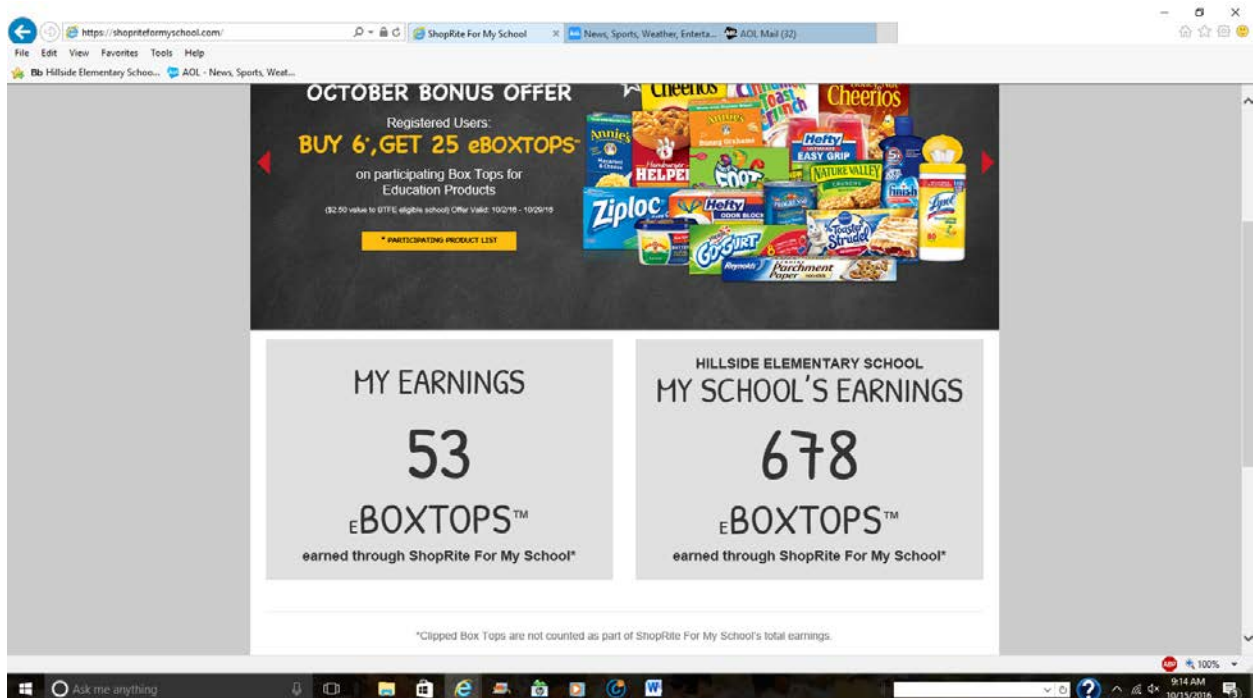

Once logged in, your home page will show how many e-box tops have been earned from your card and school-wide! Electronic bonus Box Tops are directly applied to our school account, so all you need to do is Shop!