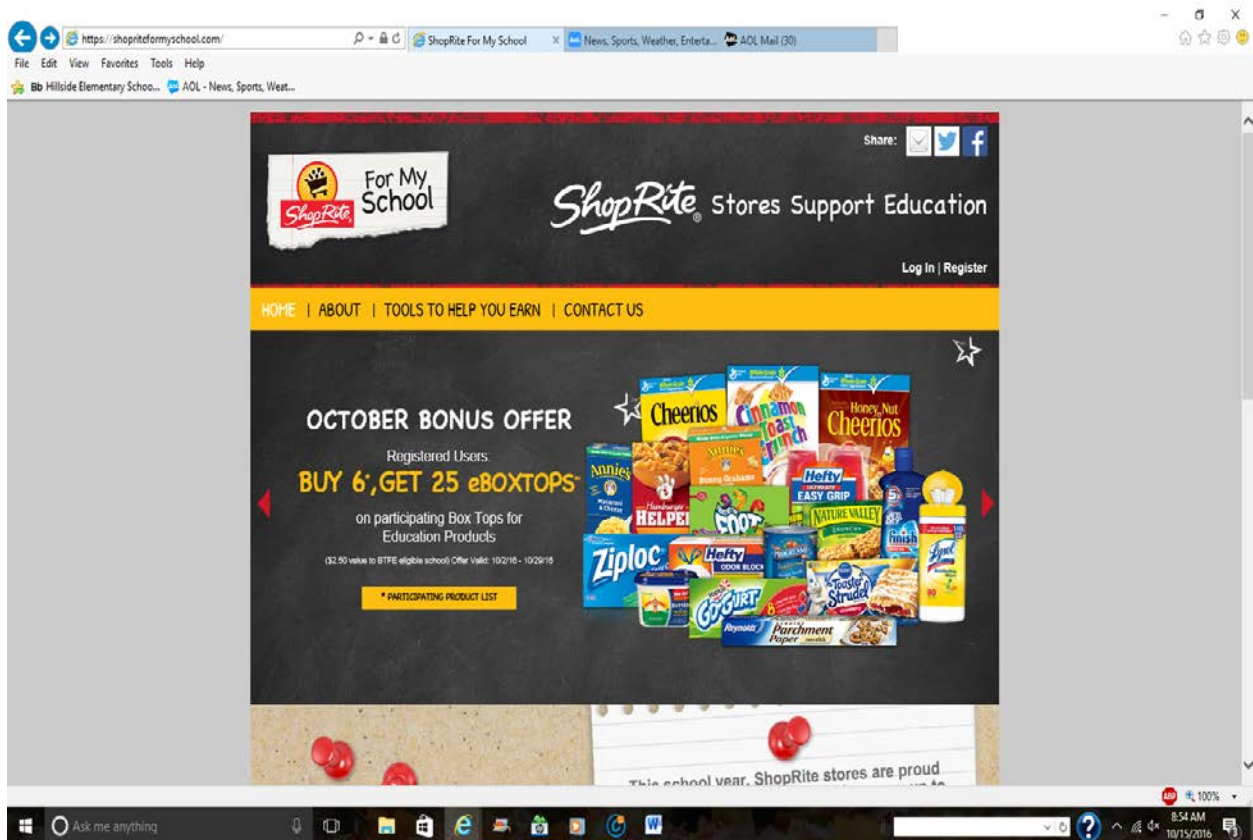

Please visit <https://shopriteformyschool.com/> and click on **REGISTER**

Scroll to the box to enter your 12 Digit Price Plus Card number and click **SUBMIT**

Search for Hillside Elementary School using zip code 07039 and click the **SEARCH** **BUTTON**

A list of all the local schools will pop up – find Hillside Elementary and click **SELECT THIS SCHOOL**

Enter your information including birthdate (all fields are required) and click **NEXT**

The screenshot shows a web browser window with the URL <https://shopriteformyschool.com/register>. The page features a banner at the top with the text "1 MILLION THROUGH THE SHOPRITE FOR MY SCHOOL PROGRAM POWERED BY" and an image of a hand holding a glowing lightbulb. Below the banner is a registration form titled "TELL US ABOUT YOURSELF". The form includes the following fields: "First name:", "Last name:", "Zip code:", and "Birth date:" (with dropdown menus for "Select Month", "Select Day", and "Select Year"). At the bottom of the form are navigation buttons "< BACK" and "NEXT >", and a link "Already a Member? Log in now". A notification bar at the bottom of the browser window reads "Speed up browsing by disabling add-ons." with buttons for "Choose add-ons" and "Ask me later". The Windows taskbar at the bottom shows the time as 9:06 AM on 10/13/2016.