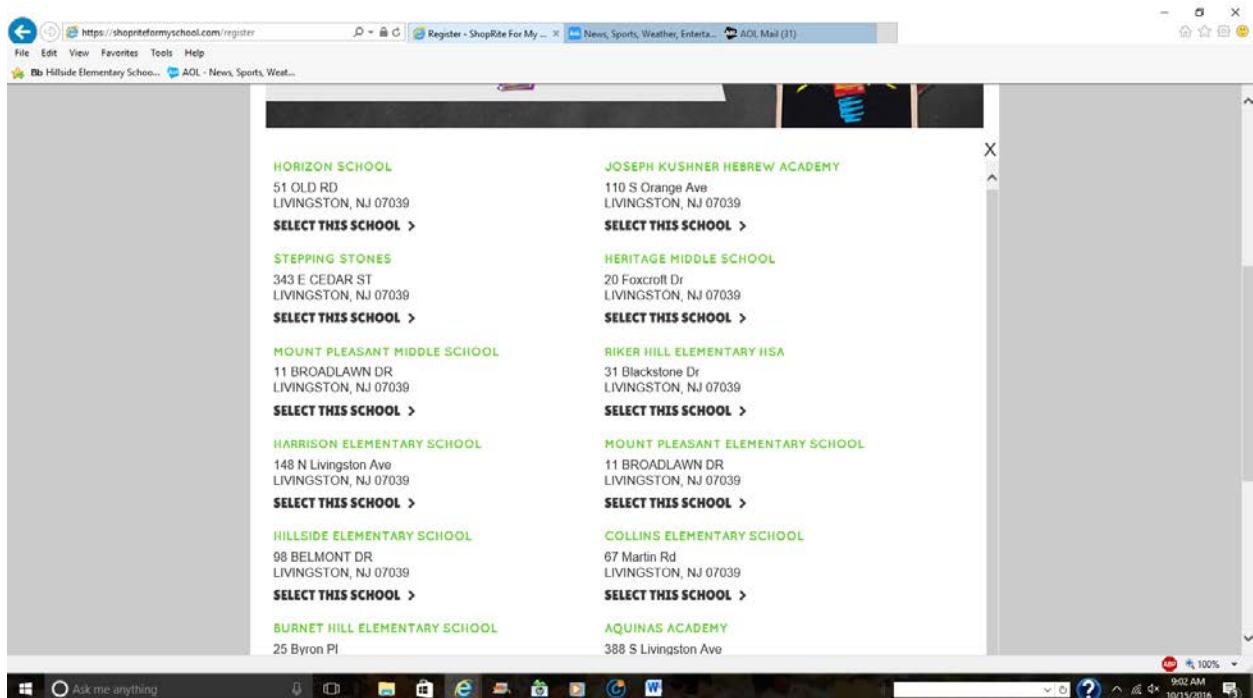

Please visit <https://shopriteformyschool.com/> and click on **REGISTER**

Scroll to the box to enter your 12 Digit Price Plus Card number and click **SUBMIT**

Search for Hillside Elementary School using zip code 07039 and click the **SEARCH** **BUTTON**

A list of all the local schools will pop up – find Hillside Elementary and click **SELECT THIS SCHOOL**

Enter your information including birthdate (all fields are required) and click **NEXT**

The screenshot shows a web browser window with the URL <https://shopriteformyschool.com/register>. The page features a banner at the top with the text "1 MILLION THROUGH THE SHOPRITE FOR MY SCHOOL PROGRAM POWERED BY" and an image of a hand holding a glowing lightbulb. Below the banner is a registration form titled "TELL US ABOUT YOURSELF". The form includes the following fields: "First name:", "Last name:", "Zip code:", and "Birth date:" (with dropdown menus for "Select Month", "Select Day", and "Select Year"). At the bottom of the form are navigation buttons "< BACK" and "NEXT >", and a link "Already a Member? Log in now". A notification bar at the bottom of the browser window reads "Speed up browsing by disabling add-ons." with buttons for "Choose add-ons" and "Ask me later". The Windows taskbar at the bottom shows the time as 9:06 AM on 10/13/2016.