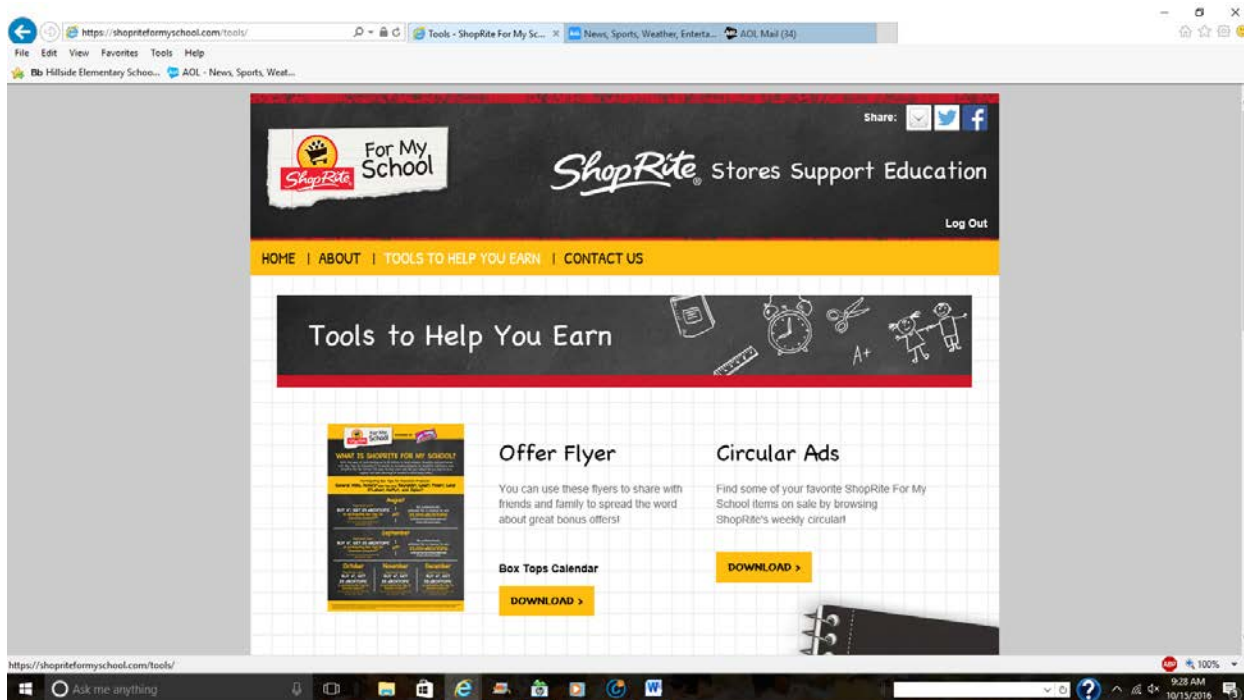

Don't forget to clip the paper box tops from any packaging and send to school, so Hillside can earn more cash! You may visit **Tools to Help you Earn** for additional Shoprite promotions and product information.

Thank you for your support! If you have any questions, please contact NicoleAaron@aol.com.