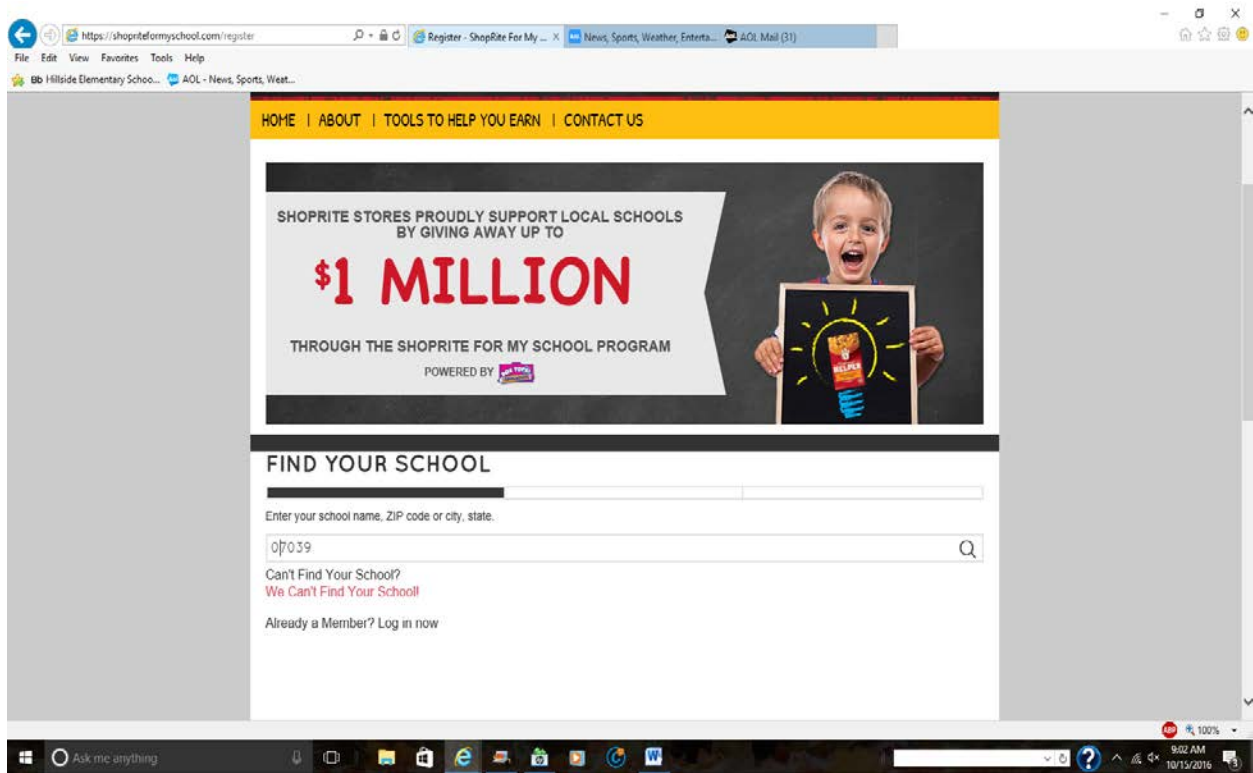

Please visit <https://shopriteformyschool.com/> and click on **REGISTER**

Scroll to the box to enter your 12 Digit Price Plus Card number and click **SUBMIT**

Search for Hillside Elementary School using zip code 07039 and click the **SEARCH** **BUTTON**

A list of all the local schools will pop up – find Hillside Elementary and click **SELECT THIS SCHOOL**

Enter your information including birthdate (all fields are required) and click **NEXT**

The screenshot shows a web browser window with the URL <https://shopriteformyschool.com/register>. The page features a banner at the top with the text "1 MILLION THROUGH THE SHOPRITE FOR MY SCHOOL PROGRAM POWERED BY" and an image of a hand holding a glowing lightbulb. Below the banner is a registration form titled "TELL US ABOUT YOURSELF". The form includes the following fields: "First name:", "Last name:", "Zip code:", and "Birth date:" (with dropdown menus for "Select Month", "Select Day", and "Select Year"). At the bottom of the form are navigation buttons "< BACK" and "NEXT >", and a link "Already a Member? Log in now". A notification bar at the bottom of the browser window reads "Speed up browsing by disabling add-ons." with buttons for "Choose add-ons" and "Ask me later". The Windows taskbar at the bottom shows the time as 9:06 AM on 10/13/2016.