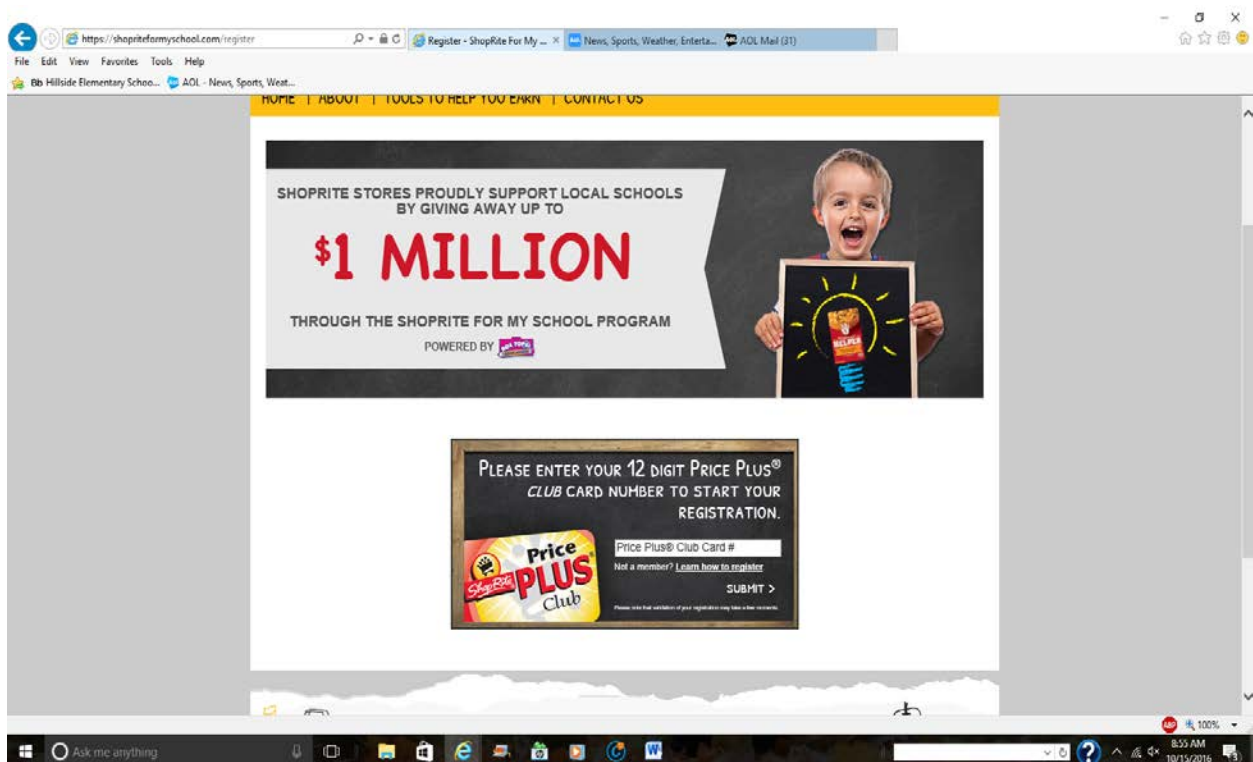

Please visit <https://shopriteformyschool.com/> and click on **REGISTER**

Scroll to the box to enter your 12 Digit Price Plus Card number and click **SUBMIT**

Search for Hillside Elementary School using zip code 07039 and click the **SEARCH** **BUTTON**

A list of all the local schools will pop up – find Hillside Elementary and click **SELECT THIS SCHOOL**

Enter your information including birthdate (all fields are required) and click **NEXT**

The screenshot shows a web browser window with the URL <https://shopriteformyschool.com/register>. The page features a banner at the top with the text "1 MILLION THROUGH THE SHOPRITE FOR MY SCHOOL PROGRAM POWERED BY" and an image of a hand holding a glowing lightbulb. Below the banner is a registration form titled "TELL US ABOUT YOURSELF". The form includes the following fields: "First name:", "Last name:", "Zip code:", and "Birth date:" (with dropdown menus for "Select Month", "Select Day", and "Select Year"). At the bottom of the form are navigation buttons "< BACK" and "NEXT >", and a link "Already a Member? Log in now". A notification bar at the bottom of the browser window reads "Speed up browsing by disabling add-ons." with buttons for "Choose add-ons" and "Ask me later". The Windows taskbar at the bottom shows the time as 9:06 AM on 10/13/2016.